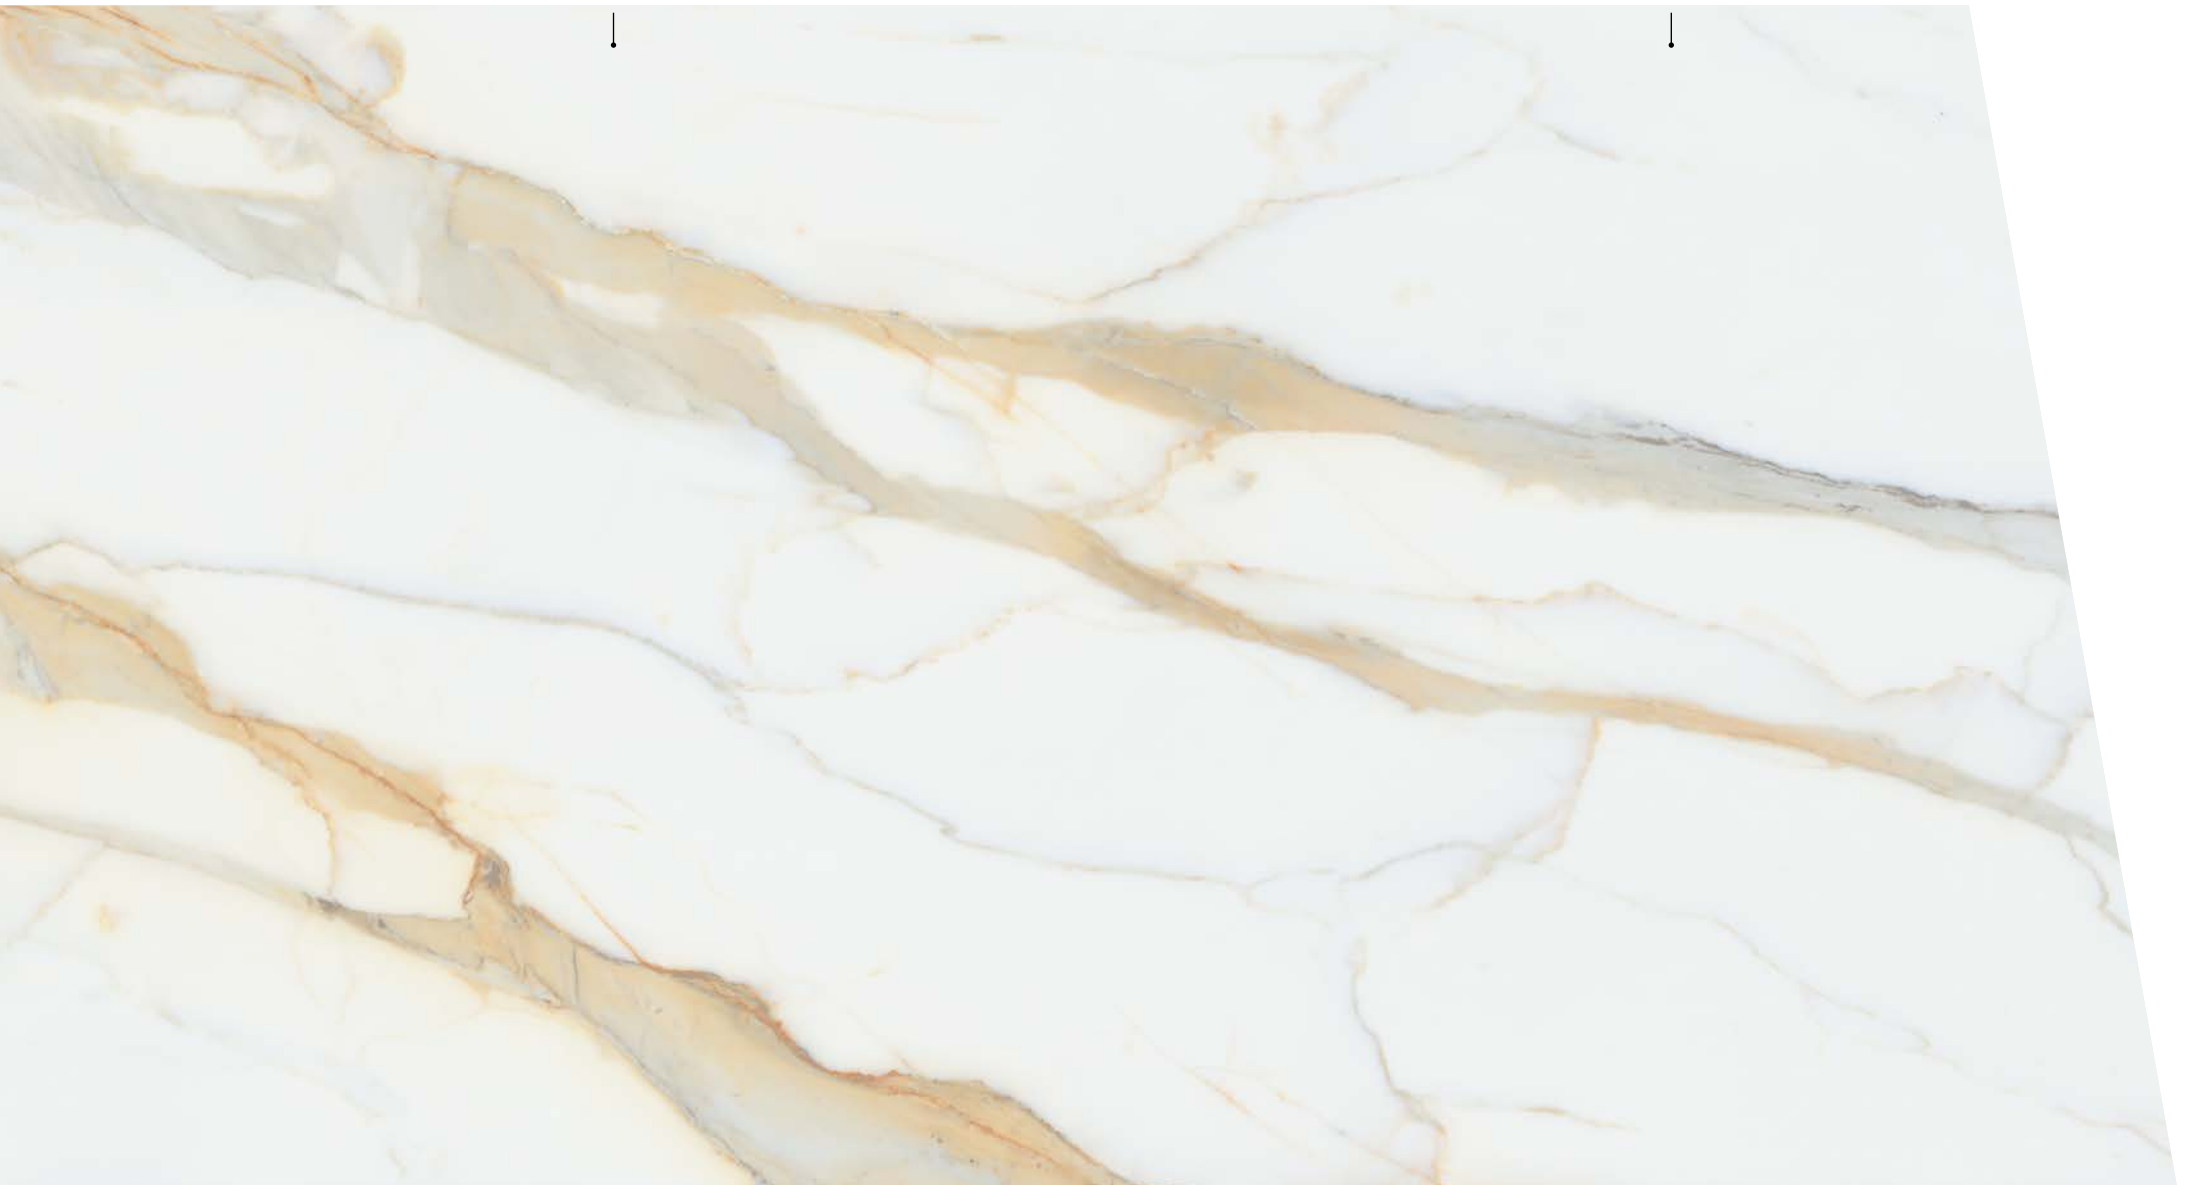

Antique-inspired gold displays its charisma in Marvel Gold kitchen countertops. Its metallic and gray brushstrokes dot a pure white surface to enhance it.

Marvel **Gold**

ACABADO / FINISH
Mate / *Matt*

ACABADO / FINISH
Pulido / *Polished*